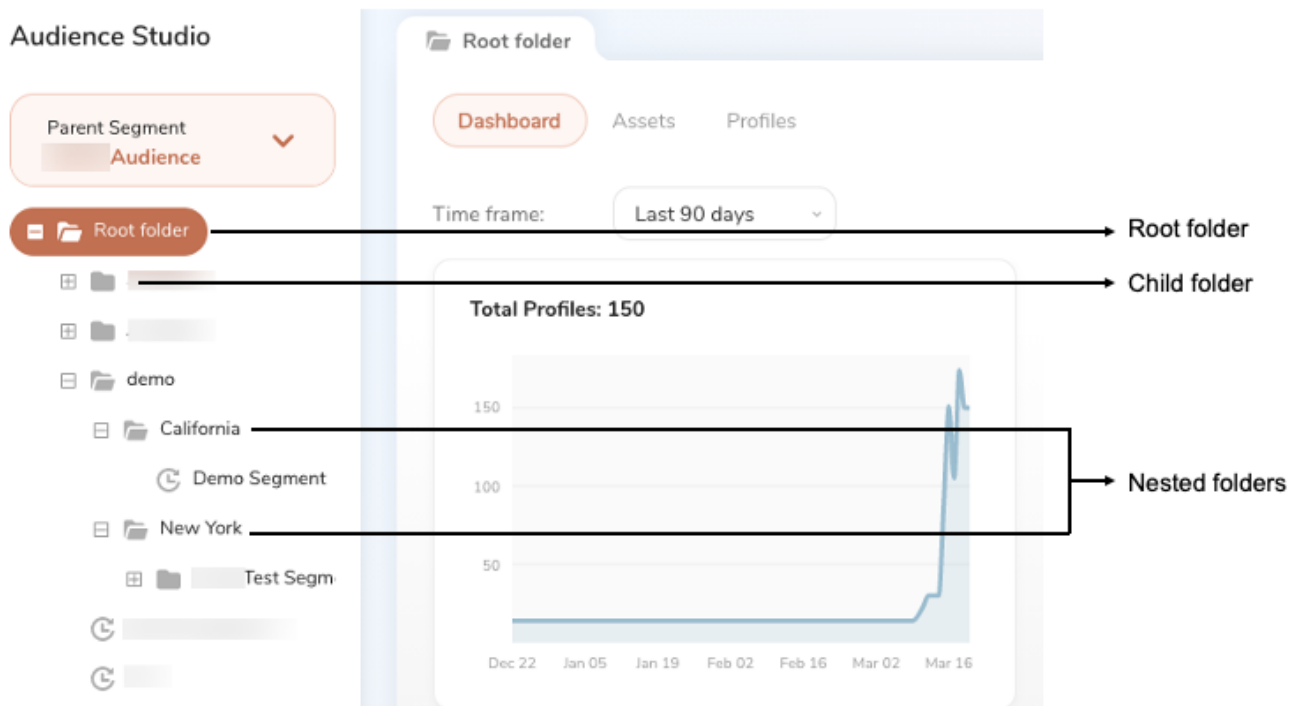

Folders Overview

Folders are containers in which you can organize information.

This topic includes:

- [Folder Tree](#)
- [Folder Pane](#)
 - [Dashboard](#)
 - [Assets](#)
 - [Profiles](#)
 - [Details Page](#)

Folder Tree

The left navigation pane helps you easily view and access folders.

Each Parent Segment contains a root folder. A root folder can contain one or more child folders. Child folders can contain nested folders, and so on.

Folder Pane

Each folder contains a dashboard, assets, profiles, and a details page.

Dashboard

The Folder Dashboard provides a single pane for marketing professionals to quickly analyze total profiles and growth rates and compare segment profiles. For detailed information, see [Folder Dashboard Overview](#).

- **Folder:** A container for your assets.
- **Batch Segment:** A collection of audiences that are based on attribute and behavior criteria for activation and reporting.
- **Predictive scoring:** A data-driven lead scoring methodology that uses historical and activity data and predictive modeling to predict behavior.
- **Funnel:** A simple workflow with stages in which profiles progress. You can configure each stage.