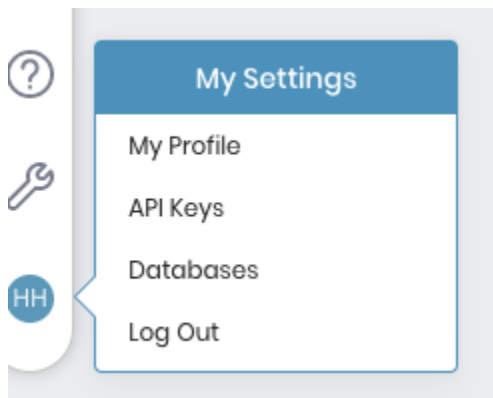

About My Settings

The My Setting pane is used for individual account user activities. TD Console My Settings Pane:

Error rendering macro 'panel'

com.atlassian.rendererv2.macro.basic.validator.MacroParameterValidationException: Color value is invalid